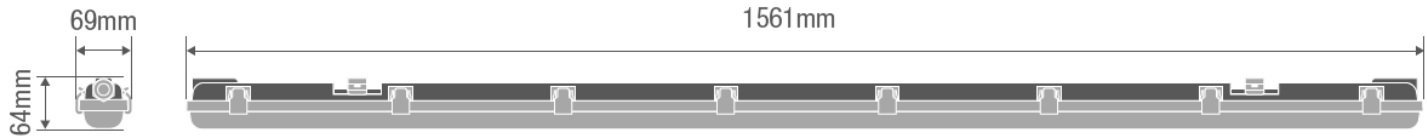

Application Areas:

- Industrial and storage facilities
- Car parks and underpasses
- Garages
- Workshops, assembly lines

General Specifications

Ledvance DampProof Housing		1 x 2ft	2 x 2ft	1 x 4ft	2 x 4ft	1 x 5ft	2 x 5ft
Size	Size (mm)	600mm	600mm	1200mm	1200mm	1500mm	1500mm
Mechanical	Diffuser	Polycarbonate transparent cover					
	Clips	Polycarbonate					
	IP protection	IP65					
Electrical	Fuse	Equipped with 2A fast acting fuse for additional protection					
	Connection	Work with IEC 62776 compliant LED T8 tubes with AC input on one end. Special wiring allows LED tubes to be inserted to lamp sockets from any direction					

Drawing/Dimensions:

DampProof Housing 06x1

DampProof Housing 06x2

DampProof Housing 12x1

DampProof Housing 12x2

DampProof Housing 15x1

DampProof Housing 15x2