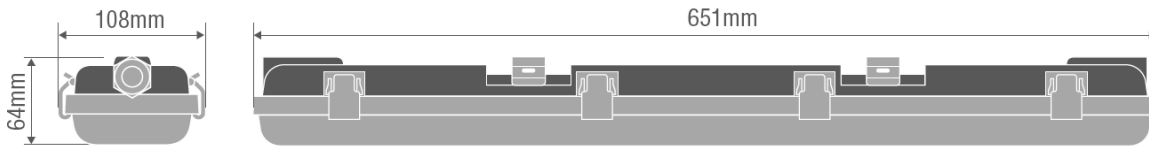

Application Areas:

- Industrial and storage facilities
- Car parks and underpasses
- Garages
- Workshops, assembly lines

General Specifications

Ledvance DampProof Housing		1 x 2ft	2 x 2ft	1 x 4ft	2 x 4ft	1 x 5ft	2 x 5ft
Size	Size (mm)	600mm	600mm	1200mm	1200mm	1500mm	1500mm
Mechanical	Diffuser	Polycarbonate transparent cover					
	Clips	Polycarbonate					
	IP protection	IP65					
Electrical	Fuse	Equipped with 2A fast acting fuse for additional protection					
	Connection	Work with IEC 62776 compliant LED T8 tubes with AC input on one end. Special wiring allows LED tubes to be inserted to lamp sockets from any direction					

Ordering Codes:

Description	Model Number on Product Label	Shipping quantity	EAN10	EAN40
DAMP PROOF 600 1XLAMP HOUSING 8X1 LEDVO	LDV-DPHS06x1-AM	8pcs	4058075069909	4058075069916
DAMP PROOF 600 2XLAMP HOUSING 6X1 LEDVO	LDV-DPHS06x2-AM	6pcs	4058075069923	4058075069930
DAMP PROOF 1200 1XLAMP HOUSING 8X1 LEDVO	LDV-DPHS12x1-AM	8pcs	4058075069947	4058075069954
DAMP PROOF 1200 2XLAMP HOUSING 6X1 LEDVO	LDV-DPHS12x2-AM	6pcs	4058075069961	4058075069978
DAMP PROOF 1500 1XLAMP HOUSING 8X1 LEDVO	LDV-DPHS15x1-AM	8pcs	4058075069985	4058075069992
DAMP PROOF 1500 2XLAMP HOUSING 6X1 LEDVO	LDV-DPHS15x2-AM	6pcs	4058075070004	4058075070011

Drawing/Dimensions:

DampProof Housing 06x1

DampProof Housing 06x2

DampProof Housing 12x1

DampProof Housing 12x2

DampProof Housing 15x1

DampProof Housing 15x2