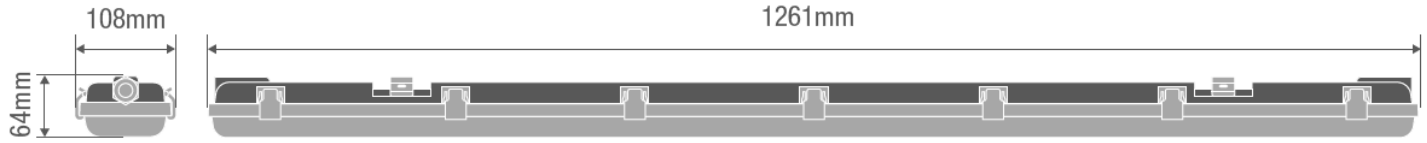

Application Areas:

- Industrial and storage facilities
- Car parks and underpasses
- Garages
- Workshops, assembly lines

General Specifications

Ledvance DampProof Housing		1 x 2ft	2 x 2ft	1 x 4ft	2 x 4ft	1 x 5ft	2 x 5ft
Size	Size (mm)	600mm	600mm	1200mm	1200mm	1500mm	1500mm
Mechanical	Diffuser	Polycarbonate transparent cover					
	Clips	Polycarbonate					
	IP protection	IP65					
Electrical	Fuse	Equipped with 2A fast acting fuse for additional protection					
	Connection	Work with IEC 62776 compliant LED T8 tubes with AC input on one end. Special wiring allows LED tubes to be inserted to lamp sockets from any direction					

Drawing/Dimensions:

DampProof Housing 06x1

DampProof Housing 06x2

DampProof Housing 12x1

DampProof Housing 12x2

DampProof Housing 15x1

DampProof Housing 15x2