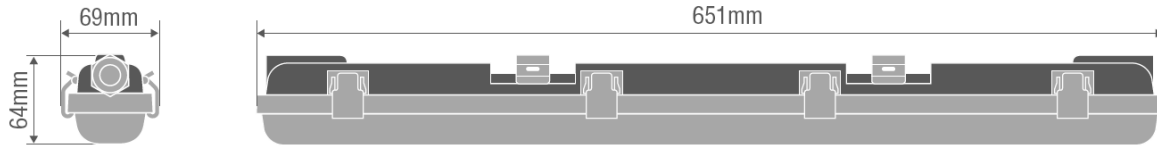

Drawing/Dimensions:

DampProof Housing 06x1