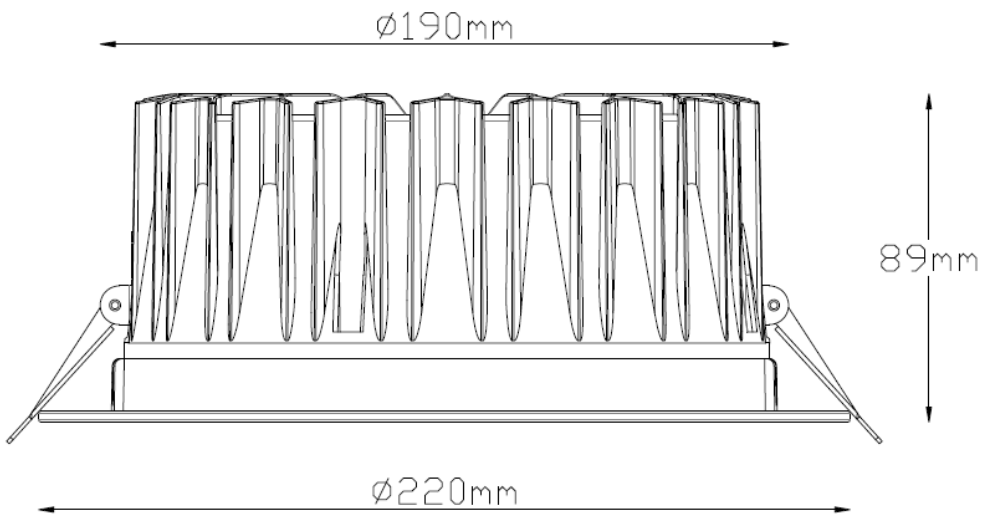

Product Features & Benefits

- Available in 4", 6" and 8"
- Available in 9W, 13W, 16W, 20W and 25W
- Stylish outlook design
- Die cast aluminum housing leads to reliable heat dissipation
- System efficacy 100lm/W leads to energy saving
- Standard 3000K/ 4000K/ 6500K CCT
- $CRI > 80$, $SDCM < 5$
- $UGR < 19$, cut off angle $> 30^\circ$ make the lighting comfortable for indoor application
- IP20 for full fitting, while IP44 front part provides additional protection against humidity
- External driver design makes the product flexible for different driver options
- Less than 100mm product height make it easy to fit in tight ceiling spaces
- Long 30,000hr lifetime reduces maintenance costs
- IP safe high efficient SMD ensure system liability and legal risks free
- Safety Compliance Certificates - CCC & CB

Polar intensity diagram:

DOWNLIGHT PRO 150 16W/4000K

Drawing/Dimensions:

DOWNLIGHT PRO 105 9W

**DOWNLIGHT PRO 150 13W;
DOWNLIGHT PRO 150 16W**

Φ150-165mm

DOWNLIGHT PRO 190 20W;
DOWNLIGHT PRO 190 25W

Φ190-205mm