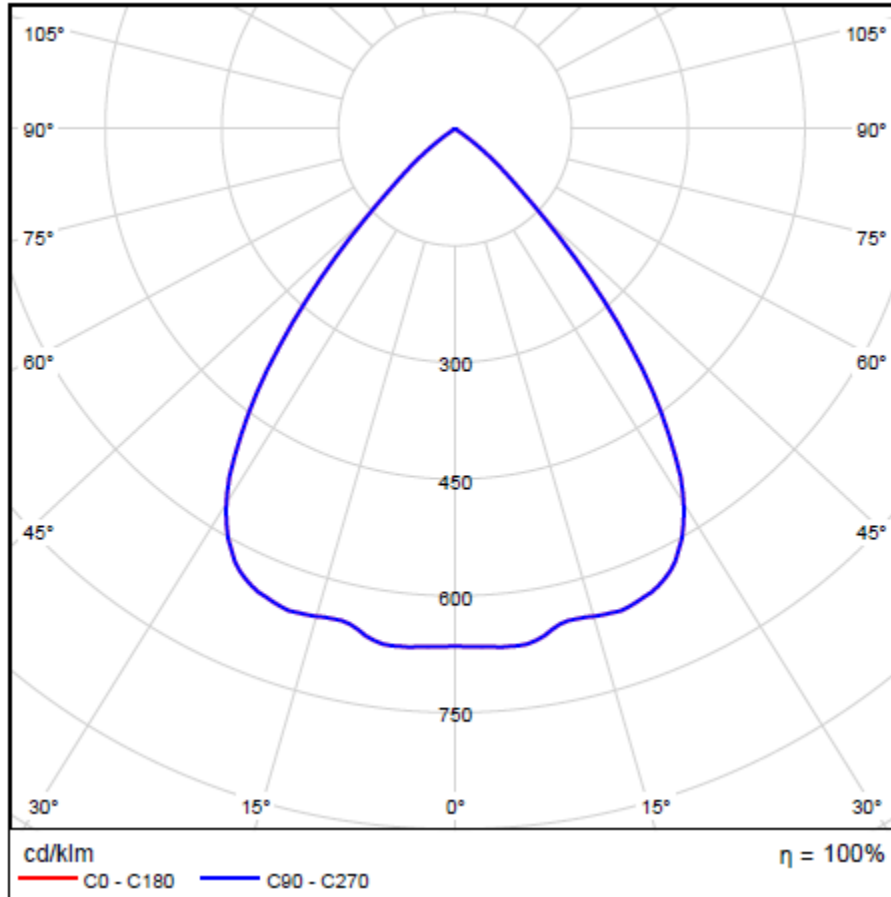

Application Areas:

- Office building
- Shopping mall
- Retail store
- Hospitality

General Specifications

LEDVANCE® Downlight Pro		Downlight Pro 4"	Downlight Pro 6"	Downlight Pro 6"	Downlight Pro 8"	Downlight Pro 8"
Electrical	Wattage (W)	9	13	16	20	25
	Voltage range	100 - 240VAC, 50/60Hz				
	Power factor	0.9				
	Protection class	Class II				
Optical	Rated lumens (lm) for 4000K and 6500K	900	1300	1600	2000	2500
	Rated lumens(lm) for 3000K	855	1235	1520	1900	2375
	CCT (K)	3000/4000/6500				
	CRI	>80				
	SDCM	<5				
	System lumen efficacy	100 lm/W (95 lm/W for 3000K)				
	Beam angle	65°	75°	75°	75°	75°
	UGR	<19				
Cut off angle	>30°					
Mechanical	Size (LxH mm)	Φ132x53	Φ180x72	Φ180x72	Φ220x89	Φ220x89
	Cut out (mm)	Φ105-118	Φ150-165	Φ150-165	Φ190-205	Φ190-205
	Weight (g)	300	520	520	765	765
	Housing material	Aluminum in Gray (RAL7015)				
	Bezel material	Aluminum in White				
	Driver installation	External				
	Ingress protection	IP20 (front part IP44)				
Others	Rated lifetime	30,000 hrs @ L70 (Ta=25°C)				
	Operating temperature	-20 - +45°C				

Polar intensity diagram:

DOWNLIGHT PRO 150 16W/4000K

Drawing/Dimensions:

DOWNLIGHT PRO 105 9W

**DOWNLIGHT PRO 150 13W;
DOWNLIGHT PRO 150 16W**

Φ150-165mm

DOWNLIGHT PRO 190 20W;
DOWNLIGHT PRO 190 25W

Φ190-205mm