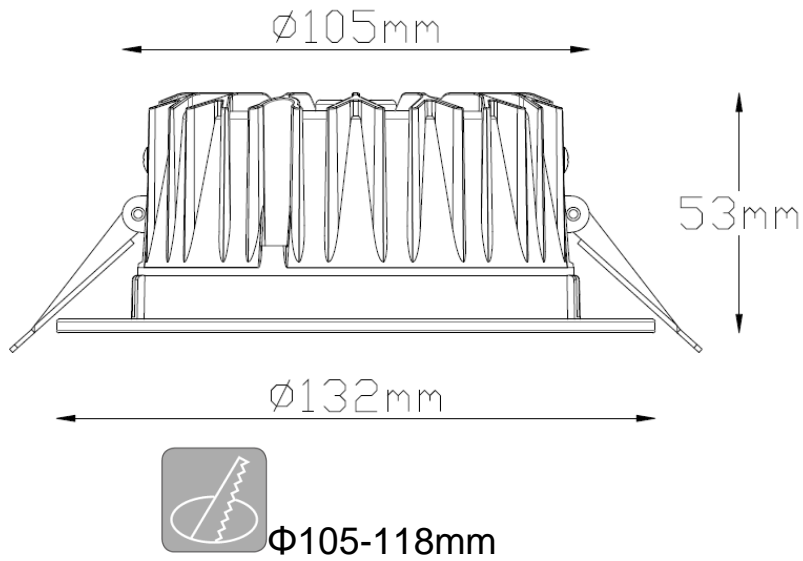

Application Areas:

- Office building
- Shopping mall
- Retail store
- Hospitality

General Specifications

LEDVANCE® Downlight Pro		Downlight Pro 4"	Downlight Pro 6"	Downlight Pro 6"	Downlight Pro 8"	Downlight Pro 8"
Electrical	Wattage (W)	9	13	16	20	25
	Voltage range	100 - 240VAC, 50/60Hz				
	Power factor	0.9				
	Protection class	Class II				
Optical	Rated lumens (lm) for 4000K and 6500K	900	1300	1600	2000	2500
	Rated lumens(lm) for 3000K	855	1235	1520	1900	2375
	CCT (K)	3000/4000/6500				
	CRI	>80				
	SDCM	<5				
	System lumen efficacy	100 lm/W (95 lm/W for 3000K)				
	Beam angle	65°	75°	75°	75°	75°
	UGR	<19				
Cut off angle	>30°					
Mechanical	Size (LxH mm)	Φ132x53	Φ180x72	Φ180x72	Φ220x89	Φ220x89
	Cut out (mm)	Φ105-118	Φ150-165	Φ150-165	Φ190-205	Φ190-205
	Weight (g)	300	520	520	765	765
	Housing material	Aluminum in Gray (RAL7015)				
	Bezel material	Aluminum in White				
	Driver installation	External				
	Ingress protection	IP20 (front part IP44)				
Others	Rated lifetime	30,000 hrs @ L70 (Ta=25°C)				
	Operating temperature	-20 - +45°C				

Polar intensity diagram:

DOWNLIGHT PRO 150 16W/4000K

Drawing/Dimensions:

DOWNLIGHT PRO 105 9W

**DOWNLIGHT PRO 150 13W;
DOWNLIGHT PRO 150 16W**

Φ150-165mm

DOWNLIGHT PRO 190 20W;
DOWNLIGHT PRO 190 25W

Φ190-205mm