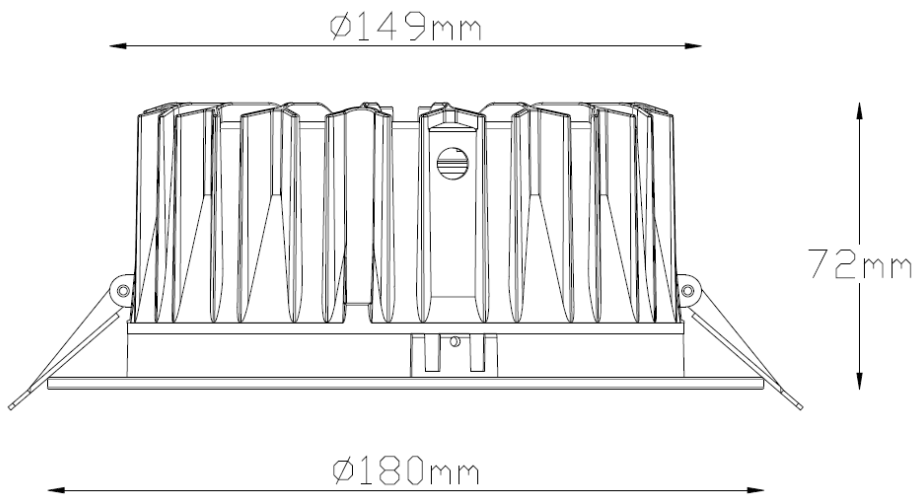

Product Features & Benefits

- Available in 4", 6" and 8"
- Available in 9W, 13W, 16W, 20W and 25W
- Stylish outlook design
- Die cast aluminum housing leads to reliable heat dissipation
- System efficacy 100lm/W leads to energy saving
- Standard 3000K/ 4000K/ 6500K CCT
- $CRI > 80$, $SDCM < 5$
- $UGR < 19$, cut off angle $> 30^\circ$ make the lighting comfortable for indoor application
- IP20 for full fitting, while IP44 front part provides additional protection against humidity
- External driver design makes the product flexible for different driver options
- Less than 100mm product height make it easy to fit in tight ceiling spaces
- Long 30,000hr lifetime reduces maintenance costs
- IP safe high efficient SMD ensure system liability and legal risks free
- Safety Compliance Certificates - CCC & CB

Polar intensity diagram:

DOWNLIGHT PRO 150 16W/4000K

Drawing/Dimensions:

DOWNLIGHT PRO 105 9W

**DOWNLIGHT PRO 150 13W;
DOWNLIGHT PRO 150 16W**

Φ150-165mm

DOWNLIGHT PRO 190 20W;
DOWNLIGHT PRO 190 25W

Φ190-205mm